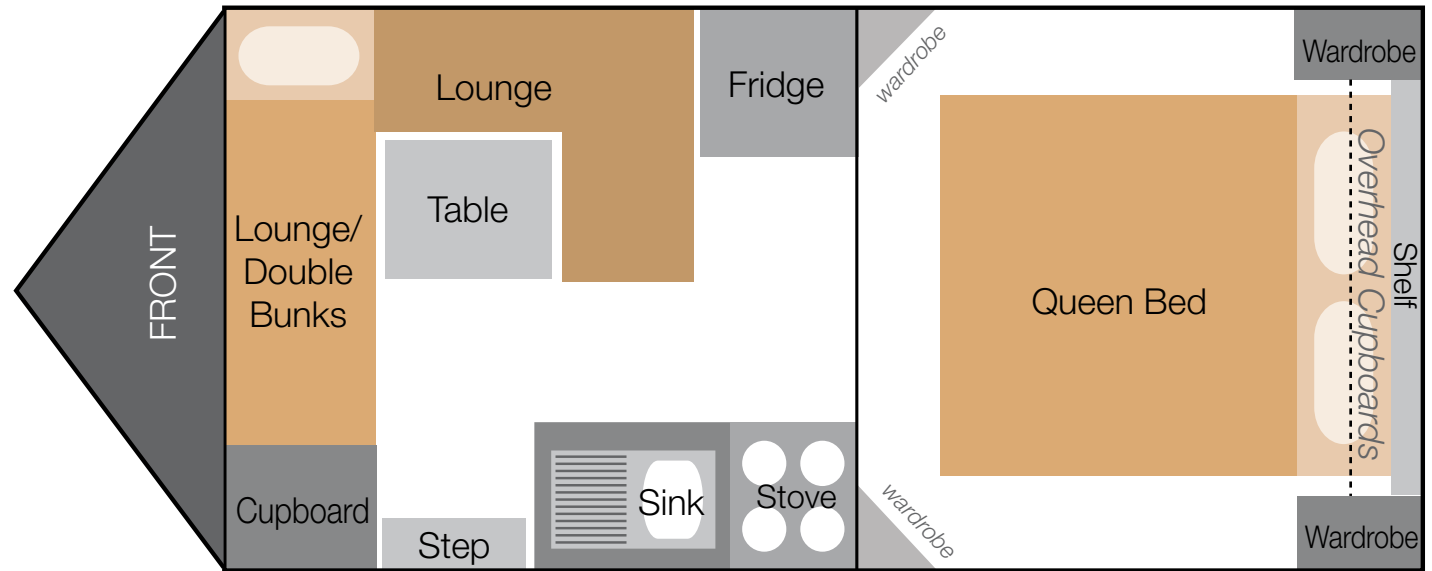

*Spoil yourself...*

CB21 (17' - 6'') INTERNAL