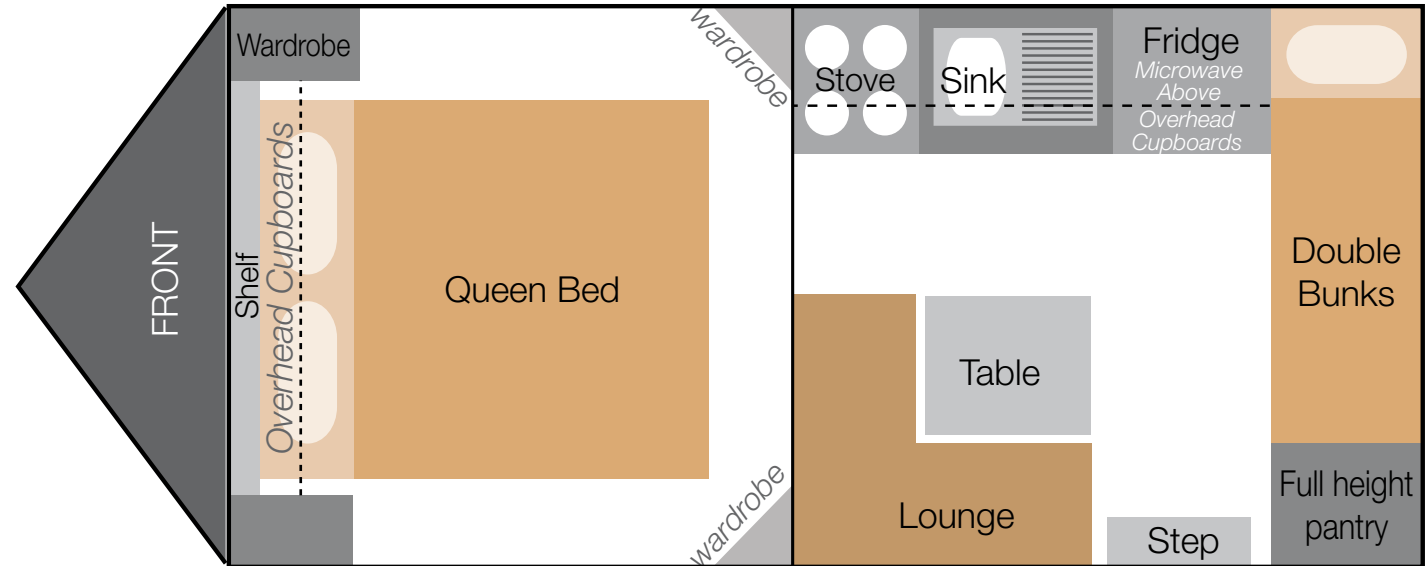

*Spoil yourself...*

CB20 (17' - 6'') INTERNAL