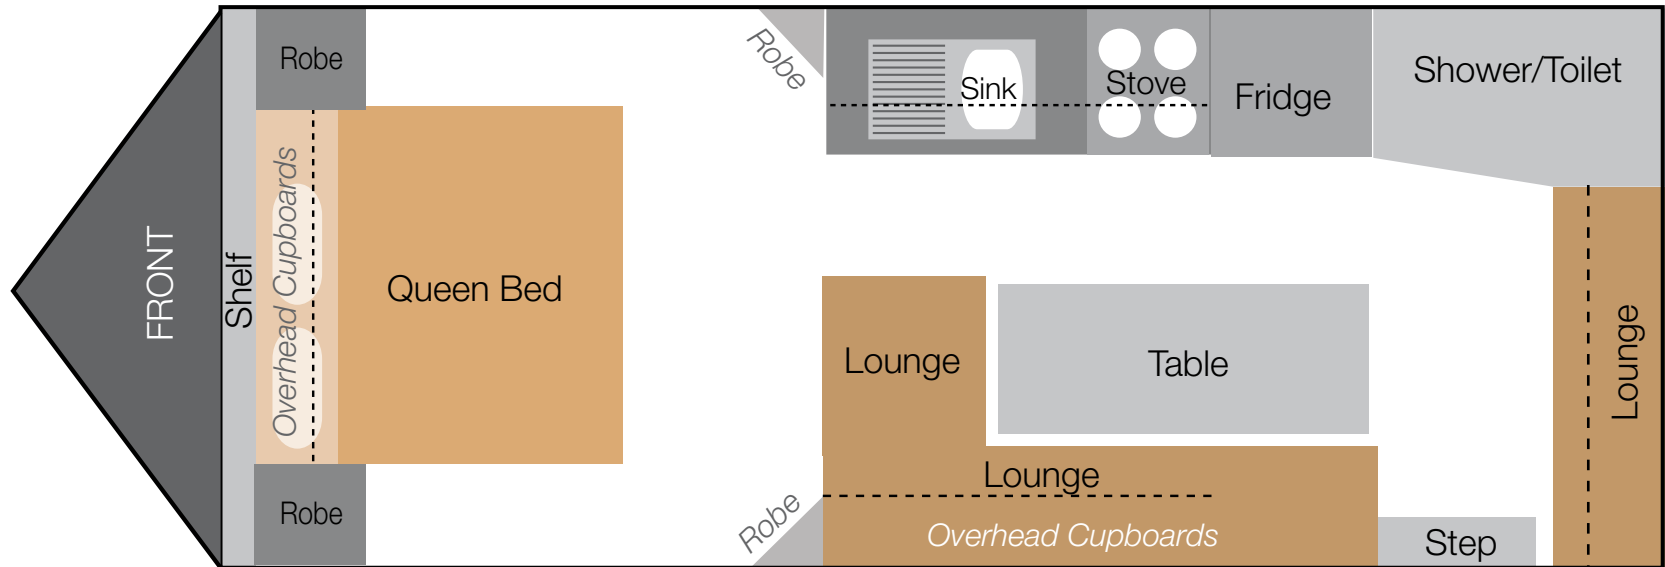

*Spoil yourself...*

CS43 (19' - 6") INTERNAL