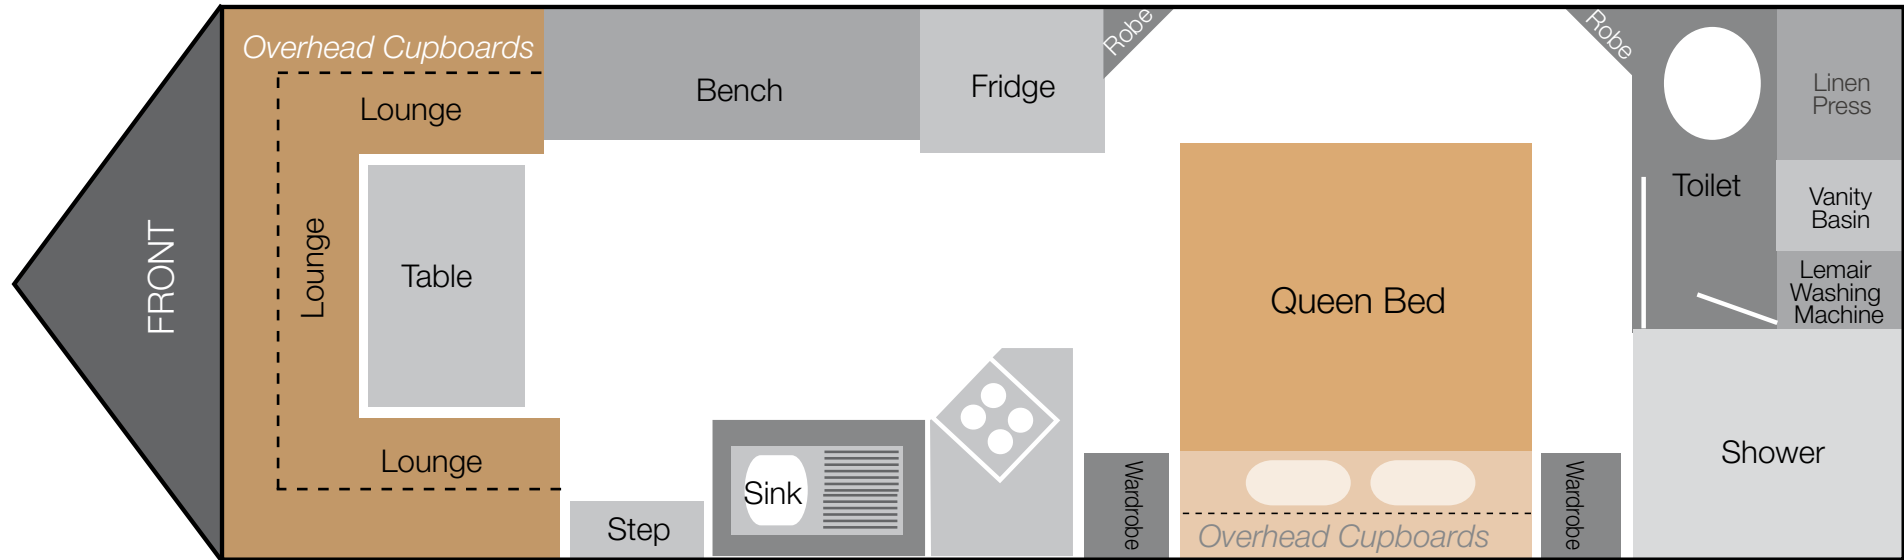

*Spoil yourself...*

CE67 (22' - 6'') INTERNAL