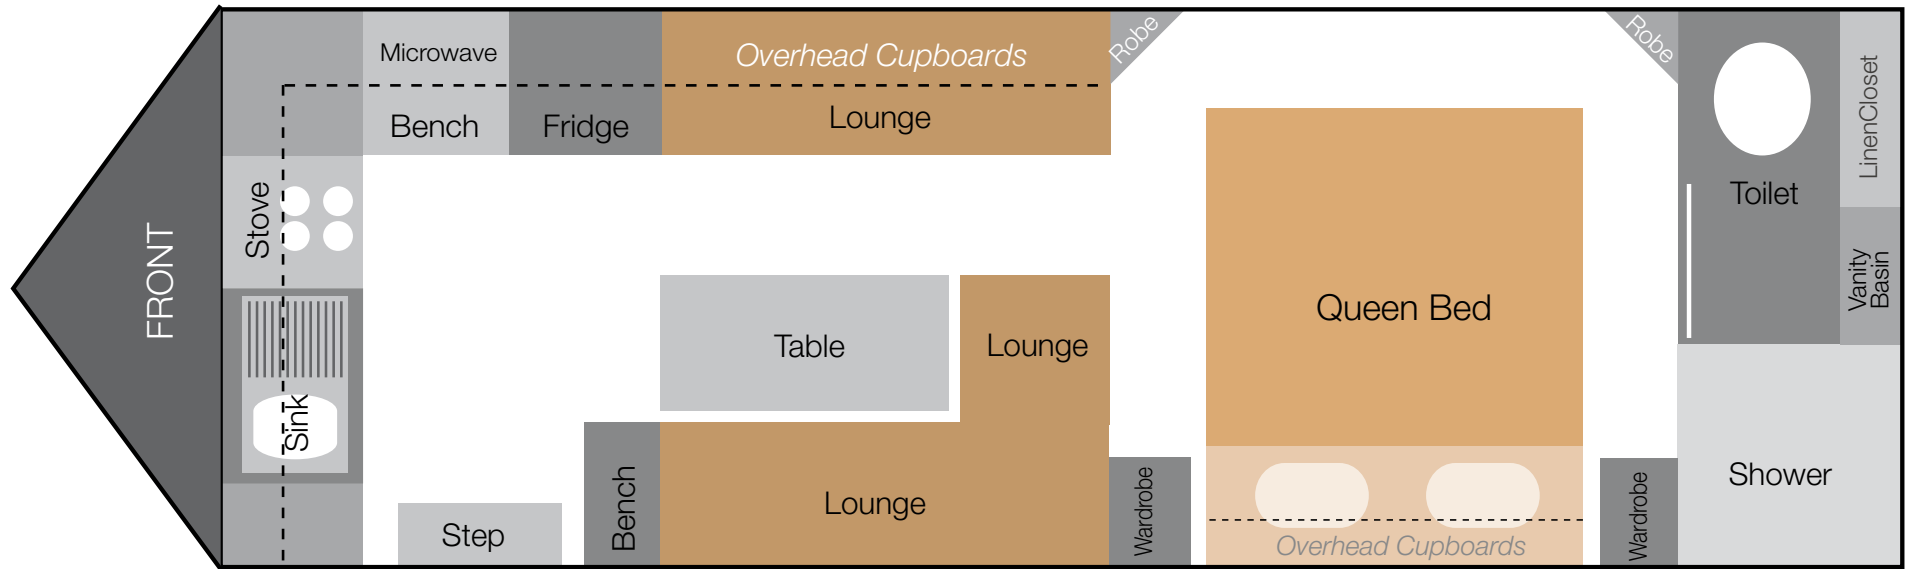

*Spoil yourself...*

CE66 (22' - 6") INTERNAL