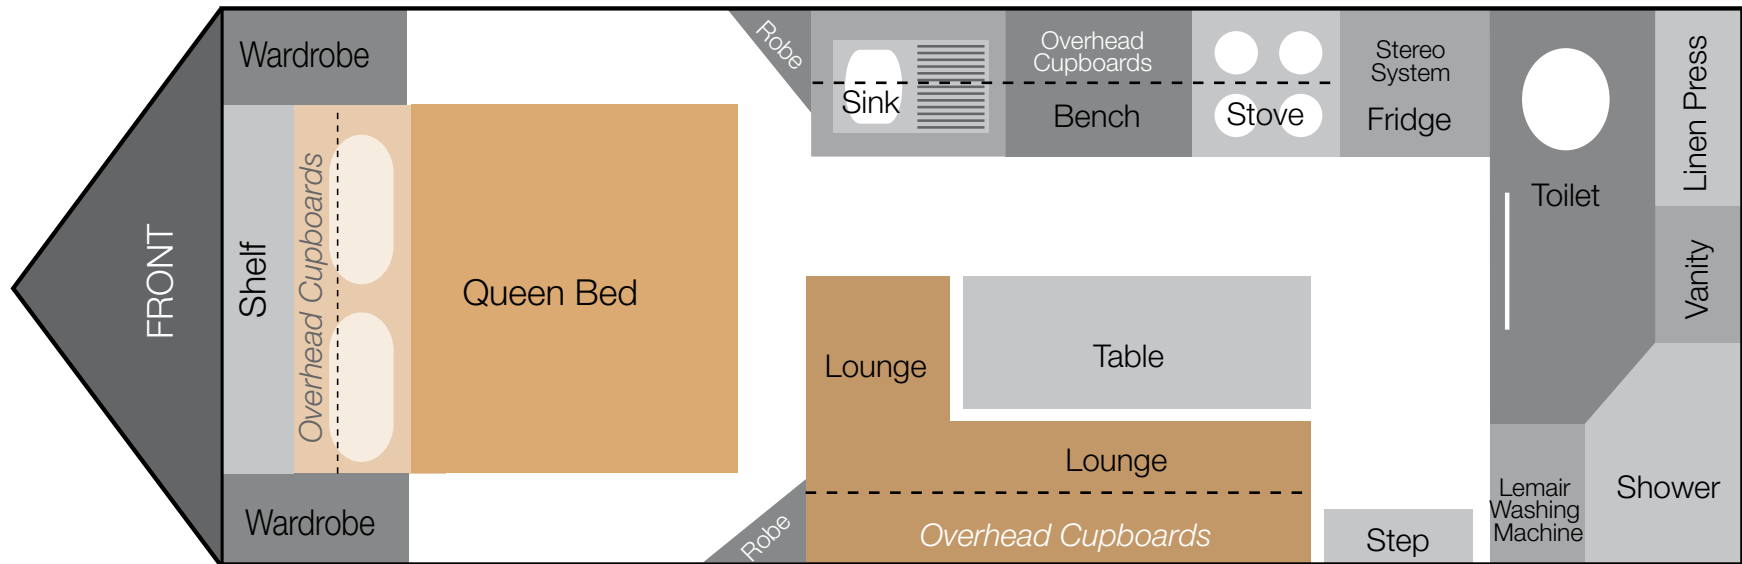

*Spoil yourself...*

CE65 (22' - 6") INTERNAL