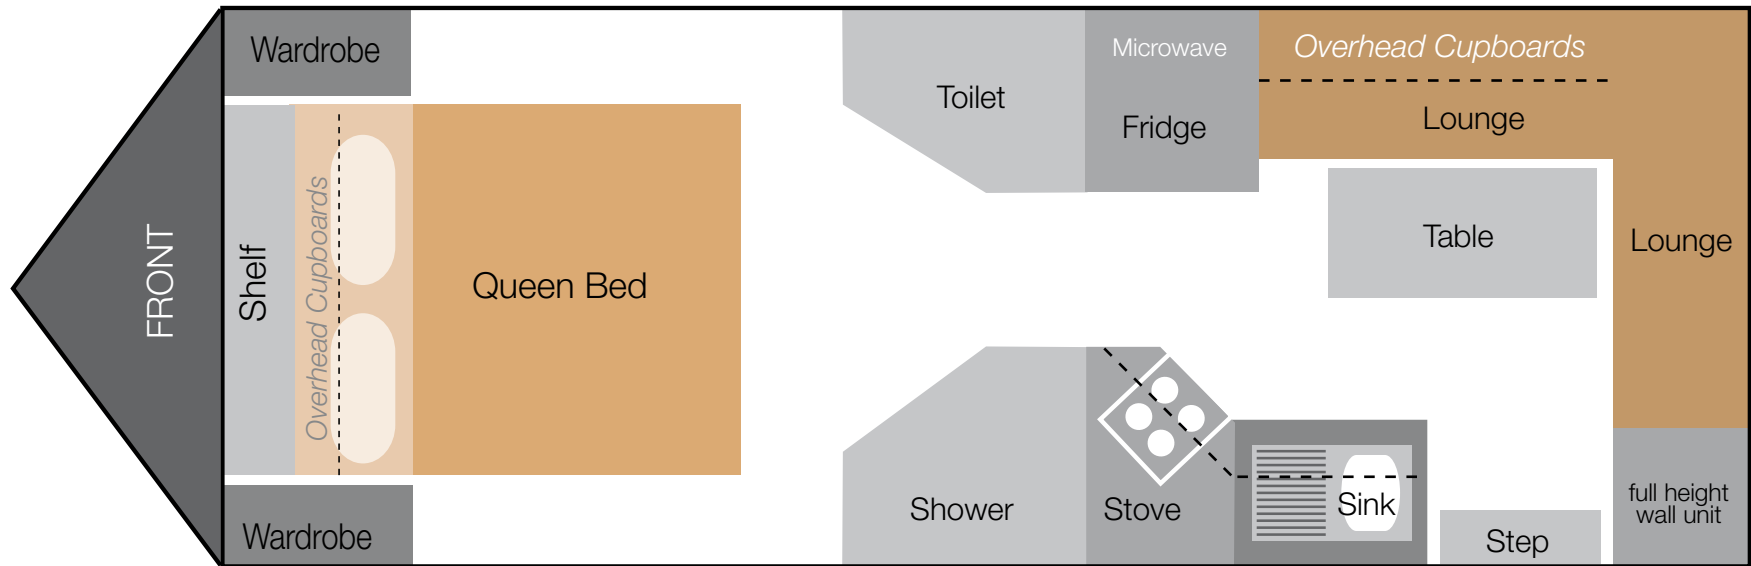

*Spoil yourself...*

CE64 (20' - 6") INTERNAL