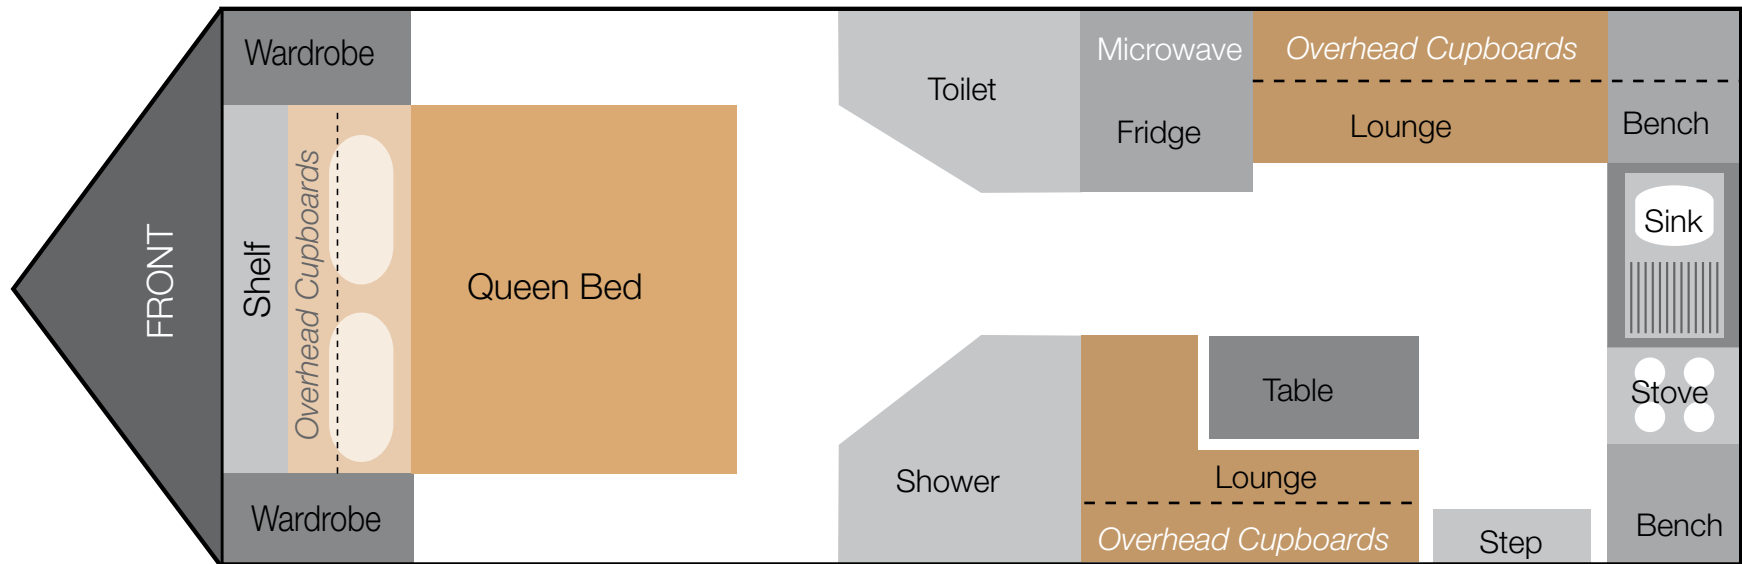

*Spoil yourself...*

CE63 (20' - 6") INTERNAL