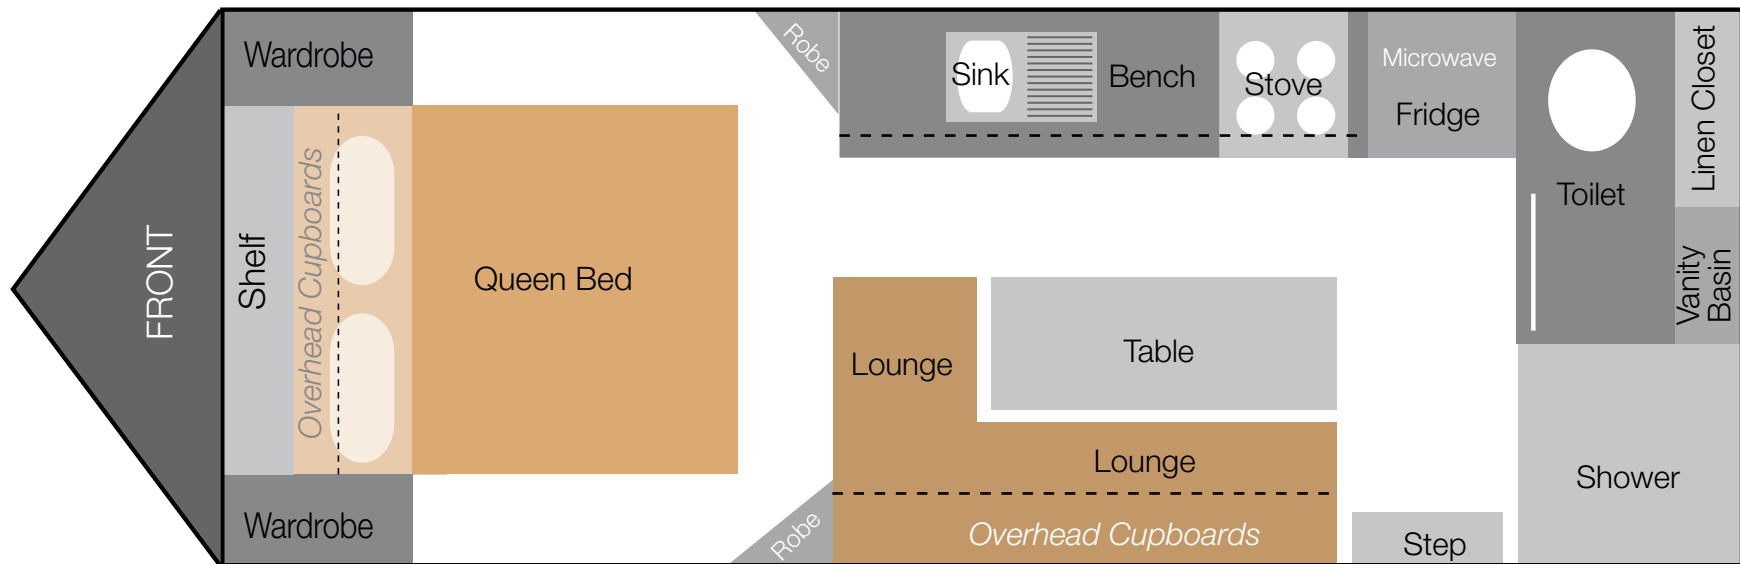

*Spoil yourself...*

CE62 AVAILABLE IN (19' - 6") AND (20' - 6") INTERNAL