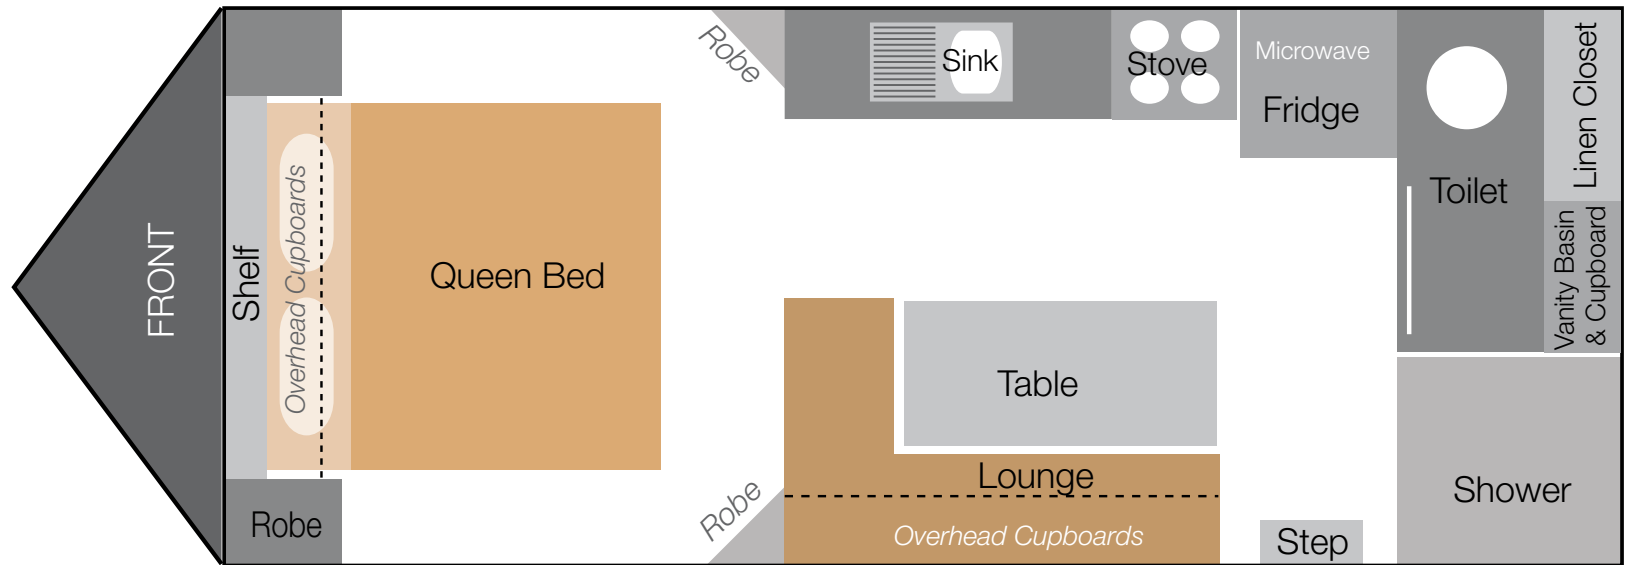

*Spoil yourself...*

CE60 (18' - 6") INTERNAL