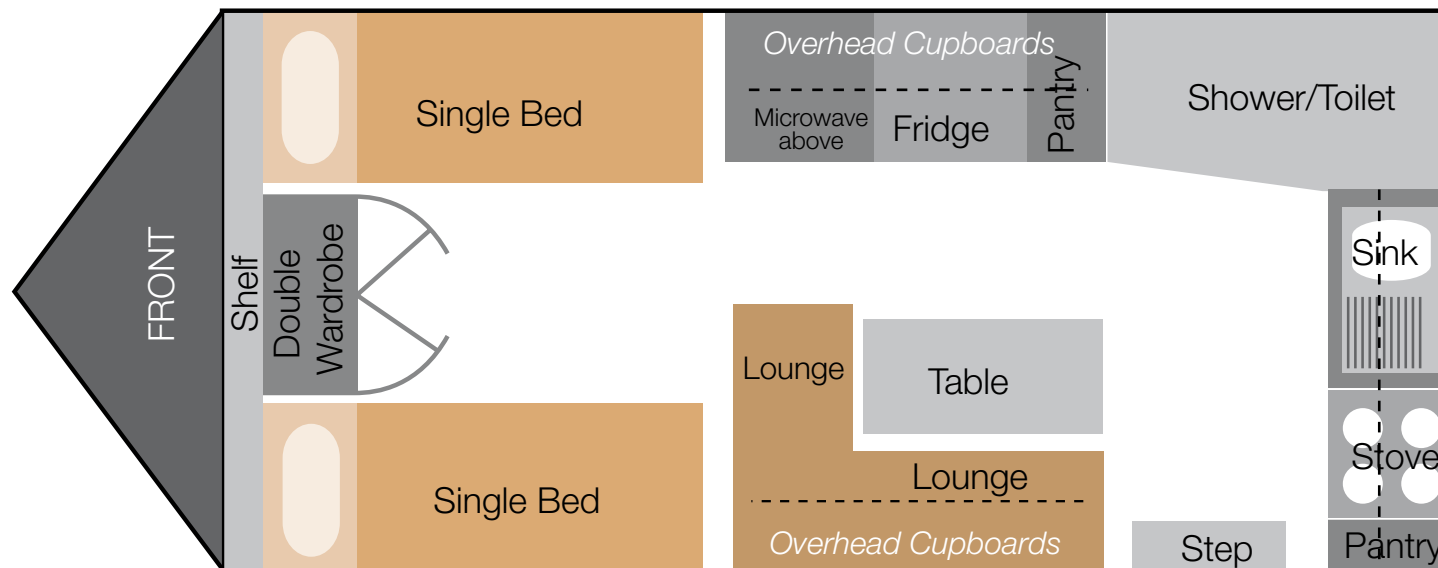

*Spoil yourself...*

CS41 (17' - 6") INTERNAL